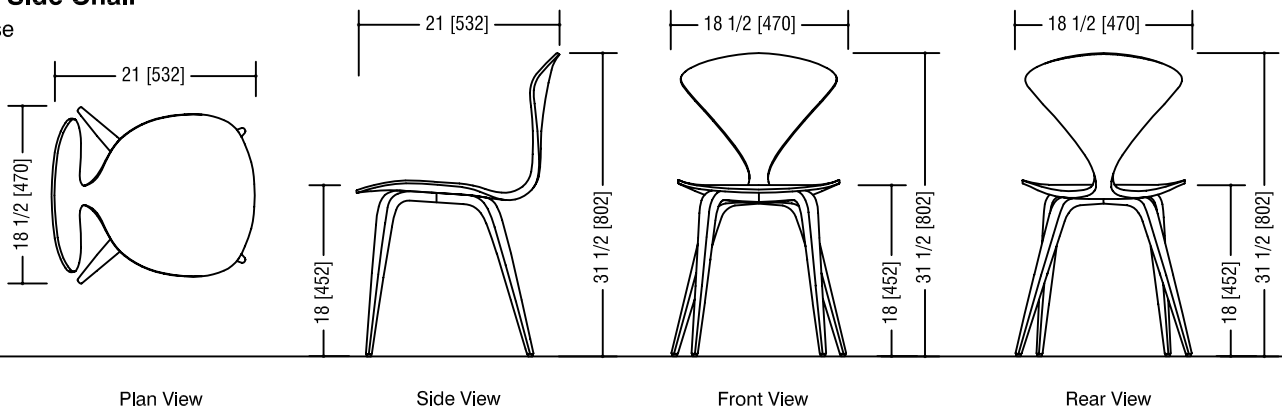

Cherner Side Chair

Wood Base