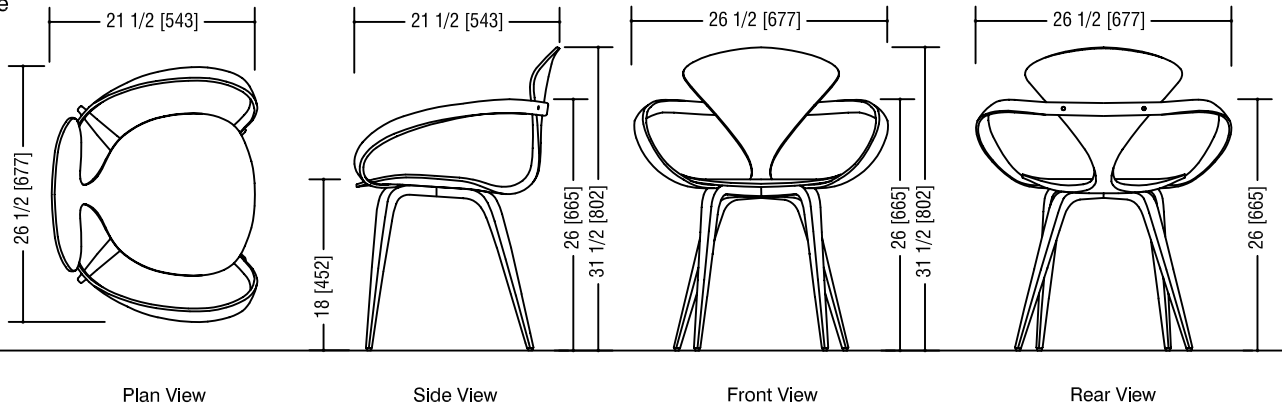

Cherner

The Cherner Chair Company

P.O. Box 2689
Westport, CT 06880

www.ChernerChair.com

866.243.7637 toll free

Dimensions

All dimensions are in inches and millimeters. Add 1/2" (13 mm) to seat height for upholstery pads. Dimensioned drawings below can be downloaded from the Cherner Chair Company website

Specifications:

Seat: One piece molded plywood. Beech core laminations, w/ face veneers in beech or walnut.

Wood Base: Two piece laminated beech. Face veneers in beech or walnut.

Metal Base: 5/8" (14mm) steel tube w/ bright chrome finish

Cherner Arm Chair

Wood Base